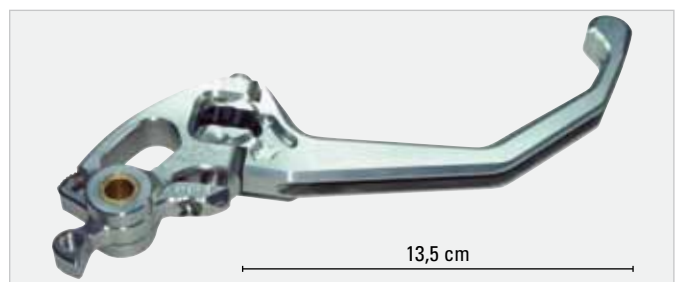

X-TREME LONG

* Available colours B = Black / G = Gold / S = Silver