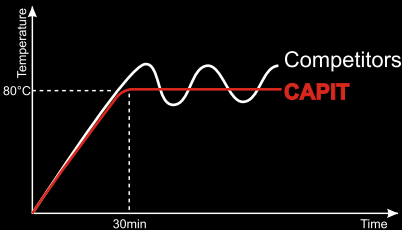

the art of grip

SPECIAL EXTERNAL MATERIAL:
TREATED WITH TEFLON, IT'S PROOFING TO ANY KIND OF LIQUID

MECHANICAL SHOCK RESISTANT!

NOMEX IN INTERNAL SIDE:
FIRE AND WATERPROOF, RESISTS MORE THAN 6 YEARS

TEFLON HEATING CABLE
(INSTEAD OF THE USUAL SILICONE, AS ALL THE OTHERS)

CUSTOM TEAMS' LOGO

40 M OF HEATING CABLE INSIDE WITH
RADIAL ARRANGEMENT, SHORT HEATING TIME
AND MORE UNIFORM TEMPERATURE

CLOSED WITH VELCRO:
WITHOUT THE USUAL STRINGS WHICH ALWAYS
GET STUCK IN THE CHAIN

CHECK POWER LAMP. NAIL RIP PREVENT

THE FIRST SELF-ADJUST TYREWARMER IN THE WORLD
WITHOUT TEHRMOSTAT!

SILICONE POWER CABLE (NO PVC) IT CAN RESIST UP TO
200°C (HOT BRAKE DISKS, EXHAUST)
TO FUEL, OIL AND ALL THE AGRSSIVE LIQUIDS