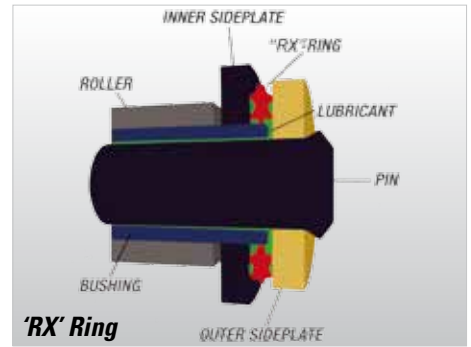

RK COLOURED CHAINS

Type	Chain	Hoco #	◀ L ▶	Colour	Street	Off-Road
RK 500 series						
520XSO	5/8 x 1/4	26 703614	114	GOLD	750	750
RX-Ring		26 703655	RIVET	GOLD	750	750
520GXW	5/8 x 1/4	26 70371B	114	BLUE	1000	750
XW-Ring		26 70375B	RIVET	BLUE	1000	750
		26 703714	114	GOLD	1000	750
		26 703720	120	GOLD	1000	750
		26 703755	RIVET	GOLD	1000	750
		26 70371G	114	GREEN	1000	750
		26 70375G	RIVET	GREEN	1000	750
		26 70371R	114	RED	1000	750
		26 70375R	RIVET	RED	1000	750
525XSO	5/8 x 5/16	26 753714	114	GOLD	900	750
RX-Ring		26 753755	RIVET	GOLD	900	750
525GXW	5/8 x 5/16	26 75381B	114	BLUE	1100	800
XW-Ring		26 75385B	RIVET	BLUE	1100	800
		26 753814	114	GOLD	1100	800
		26 753855	RIVET	GOLD	1100	800
		26 75381G	114	GREEN	1100	800
		26 75385G	RIVET	GREEN	1100	800
		26 75381R	114	RED	1100	800
		26 75385R	RIVET	RED	1100	800
530XSO Z1	5/8 x 3/8	26 804518	118	GOLD	1000	750
RX-Ring		26 804555	RIVET	GOLD	1000	750
530GXW	5/8 x 3/8	26 80491B	114	BLUE	1400	900
XW-Ring		26 80495B	RIVET	BLUE	1400	900
		26 804914	116	GOLD	1400	900
		26 804918	118	GOLD	1400	900
		26 804955	RIVET	GOLD	1400	900
		26 80491G	114	GREEN	1400	900
		26 80495G	RIVET	GREEN	1400	900
		26 80491R	114	RED	1400	900
		26 80495R	RIVET	RED	1400	900