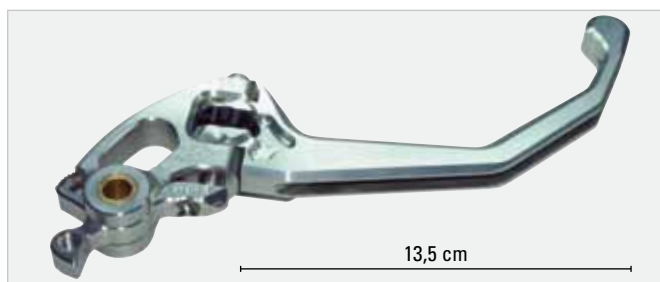

X-TREME LONG

* Available colours B = Black / G = Gold / S = Silver