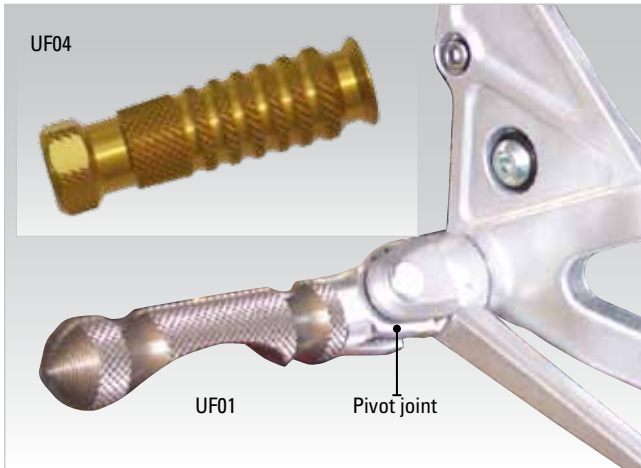

FOOTREST & PIVOT JOINT SET

Footrest

- for rider and pillion
- perfectly matched to the rider rearsets as31gt
- safer with additional grip by grip-grooves

Colour	Footpeg, UF01	Footpeg, UF04	Remarks
Black	31 202802	31 202842	1 Piece
Blue	31 202803		1 Piece
Gold	31 202804	31 202844	1 Piece
Red	31 202805		1 Piece
Silver	31 202806		1 Piece
Titanium	31 202808	31 202848	1 Piece

Pivot joints

- adapted to suit standard holder devices
- footrest folds at the turning joint

Please contact us for the correct application

Hoco #	Gilles #
31 211000	RGK100
31 211100	RGK110
31 211200	RGK120
31 211400	RGK140

Hoco #	Gilles #
31 211500	RGK150
31 211550	RGK155
31 211600	RGK160
31 211700	RGK170

Hoco #	Gilles #
31 211900	RGK190
31 212000	RGK200
31 212100	RGK210
31 212200	RGK220

Hoco #	Gilles #
31 212300	RGK230
31 212500	RGK250
31 212600	RGK260
31 212700	RGK270