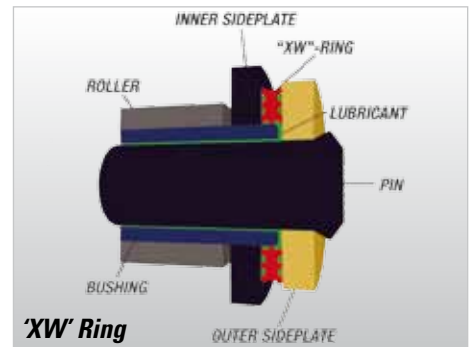

RK COLOURED CHAINS

Type	Chain	Hoco #	◀ L ▶	Colour	Street	Off-Road
RK 500 series						
520XSO	5/8 x 1/4	26 703614	114	GOLD	750	750
RX-Ring		26 703655	RIVET	GOLD	750	750
520GXW	5/8 x 1/4	26 70371B	114	BLUE	1000	750
XW-Ring		26 70375B	RIVET	BLUE	1000	750
		26 703714	114	GOLD	1000	750
		26 703720	120	GOLD	1000	750
		26 703755	RIVET	GOLD	1000	750
		26 70371G	114	GREEN	1000	750
		26 70375G	RIVET	GREEN	1000	750
		26 70371R	114	RED	1000	750
		26 70375R	RIVET	RED	1000	750
525XSO	5/8 x 5/16	26 753714	114	GOLD	900	750
RX-Ring		26 753755	RIVET	GOLD	900	750
525GXW	5/8 x 5/16	26 75381B	114	BLUE	1100	800
XW-Ring		26 75385B	RIVET	BLUE	1100	800
		26 753814	114	GOLD	1100	800
		26 753855	RIVET	GOLD	1100	800
		26 75381G	114	GREEN	1100	800
		26 75385G	RIVET	GREEN	1100	800
		26 75381R	114	RED	1100	800
		26 75385R	RIVET	RED	1100	800
530XSO Z1	5/8 x 3/8	26 804518	118	GOLD	1000	750
RX-Ring		26 804555	RIVET	GOLD	1000	750
530GXW	5/8 x 3/8	26 80491B	114	BLUE	1400	900
XW-Ring		26 80495B	RIVET	BLUE	1400	900
		26 804914	116	GOLD	1400	900
		26 804918	118	GOLD	1400	900
		26 804955	RIVET	GOLD	1400	900
		26 80491G	114	GREEN	1400	900
		26 80495G	RIVET	GREEN	1400	900
		26 80491R	114	RED	1400	900
		26 80495R	RIVET	RED	1400	900