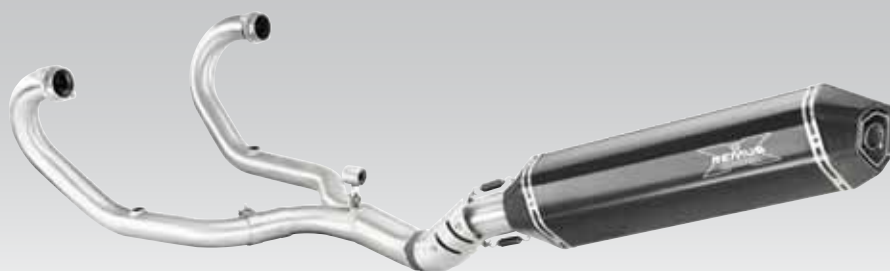

Revolution Aluminium

Complete Systems

For several models we supply complete EEC approved systems in Stainless Steel. We also have complete Titanium systems available, for Racing use only.

- BMW R1200GS EEC Stainless Steel
- Yamaha YZF-R6 Racing Titanium
- Ducati 1198 Racing Titanium