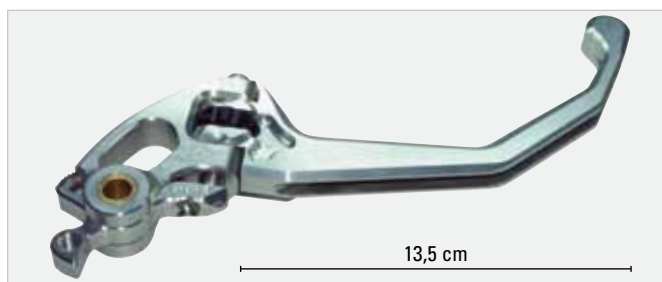

X-TREME LONG

* Available colours B = Black / G = Gold / S = Silver