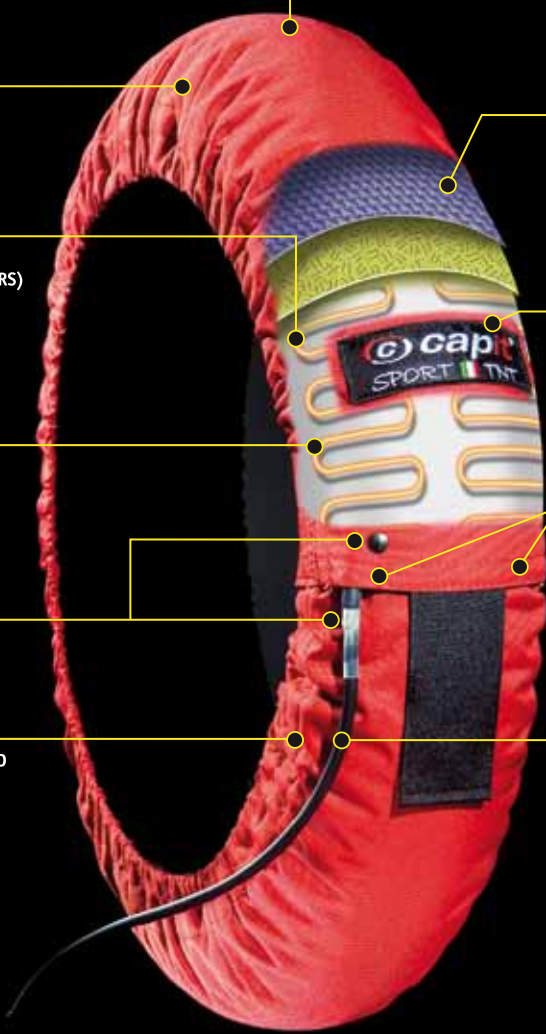

the art of grip

SPECIAL EXTERNAL MATERIAL:
TREATED WITH TEFLON, IT'S PROOFING TO ANY KIND OF LIQUID

MECHANICAL SHOCK RESISTANT!

NOMEX IN INTERNAL SIDE:
FIRE AND WATERPROOF, RESISTS MORE THAN 6 YEARS

TEFLON HEATING CABLE
(INSTEAD OF THE USUAL SILICONE, AS ALL THE OTHERS)

CUSTOM TEAMS' LOGO

40 M OF HEATING CABLE INSIDE WITH
RADIAL ARRANGEMENT, SHORT HEATING TIME
AND MORE UNIFORM TEMPERATURE

CLOSED WITH VELCRO:
WITHOUT THE USUAL STRINGS WHICH ALWAYS
GET STUCK IN THE CHAIN

CHECK POWER LAMP. NAIL RIP PREVENT

THE FIRST SELF-ADJUST TYREWARMER IN THE WORLD
WITHOUT TEHRMOSTAT!

SILICONE POWER CABLE (NO PVC) IT CAN RESIST UP TO
200°C (HOT BRAKE DISKS, EXHAUST)
TO FUEL, OIL AND ALL THE AGRSSIVE LIQUIDS