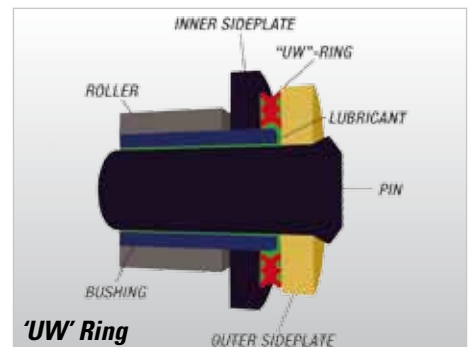

RK COLOURED CHAINS

Type	Chain	Hoco #	◀ L ▶	Colour	Street	Off-Road
RK 500 series						
520XSO	5/8 x 1/4	26 703614	114	GOLD	750	750
RX-Ring		26 703655	RIVET	GOLD	750	750
520GXW	5/8 x 1/4	26 70371B	114	BLUE	1000	750
XW-Ring		26 70375B	RIVET	BLUE	1000	750
		26 703714	114	GOLD	1000	750
		26 703720	120	GOLD	1000	750
		26 703755	RIVET	GOLD	1000	750
		26 70371G	114	GREEN	1000	750
		26 70375G	RIVET	GREEN	1000	750
		26 70371R	114	RED	1000	750
		26 70375R	RIVET	RED	1000	750
525XSO	5/8 x 5/16	26 753714	114	GOLD	900	750
RX-Ring		26 753755	RIVET	GOLD	900	750
525GXW	5/8 x 5/16	26 75381B	114	BLUE	1100	800
XW-Ring		26 75385B	RIVET	BLUE	1100	800
		26 753814	114	GOLD	1100	800
		26 753855	RIVET	GOLD	1100	800
		26 75381G	114	GREEN	1100	800
		26 75385G	RIVET	GREEN	1100	800
		26 75381R	114	RED	1100	800
		26 75385R	RIVET	RED	1100	800
530XSO Z1	5/8 x 3/8	26 804518	118	GOLD	1000	750
RX-Ring		26 804555	RIVET	GOLD	1000	750
530GXW	5/8 x 3/8	26 80491B	114	BLUE	1400	900
XW-Ring		26 80495B	RIVET	BLUE	1400	900
		26 804914	116	GOLD	1400	900
		26 804918	118	GOLD	1400	900
		26 804955	RIVET	GOLD	1400	900
		26 80491G	114	GREEN	1400	900
		26 80495G	RIVET	GREEN	1400	900
		26 80491R	114	RED	1400	900
		26 80495R	RIVET	RED	1400	900