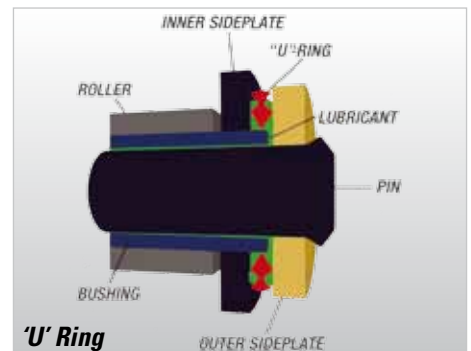

RK COLOURED CHAINS

Type	Chain	Hoco #	◀ L ▶	Colour	Street	Off-Road
RK 500 series						
520XSO	5/8 x 1/4	26 703614	114	GOLD	750	750
RX-Ring		26 703655	RIVET	GOLD	750	750
520GXW	5/8 x 1/4	26 70371B	114	BLUE	1000	750
XW-Ring		26 70375B	RIVET	BLUE	1000	750
		26 703714	114	GOLD	1000	750
		26 703720	120	GOLD	1000	750
		26 703755	RIVET	GOLD	1000	750
		26 70371G	114	GREEN	1000	750
		26 70375G	RIVET	GREEN	1000	750
		26 70371R	114	RED	1000	750
		26 70375R	RIVET	RED	1000	750
525XSO	5/8 x 5/16	26 753714	114	GOLD	900	750
RX-Ring		26 753755	RIVET	GOLD	900	750
525GXW	5/8 x 5/16	26 75381B	114	BLUE	1100	800
XW-Ring		26 75385B	RIVET	BLUE	1100	800
		26 753814	114	GOLD	1100	800
		26 753855	RIVET	GOLD	1100	800
		26 75381G	114	GREEN	1100	800
		26 75385G	RIVET	GREEN	1100	800
		26 75381R	114	RED	1100	800
		26 75385R	RIVET	RED	1100	800
530XSO Z1	5/8 x 3/8	26 804518	118	GOLD	1000	750
RX-Ring		26 804555	RIVET	GOLD	1000	750
530GXW	5/8 x 3/8	26 80491B	114	BLUE	1400	900
XW-Ring		26 80495B	RIVET	BLUE	1400	900
		26 804914	116	GOLD	1400	900
		26 804918	118	GOLD	1400	900
		26 804955	RIVET	GOLD	1400	900
		26 80491G	114	GREEN	1400	900
		26 80495G	RIVET	GREEN	1400	900
		26 80491R	114	RED	1400	900
		26 80495R	RIVET	RED	1400	900