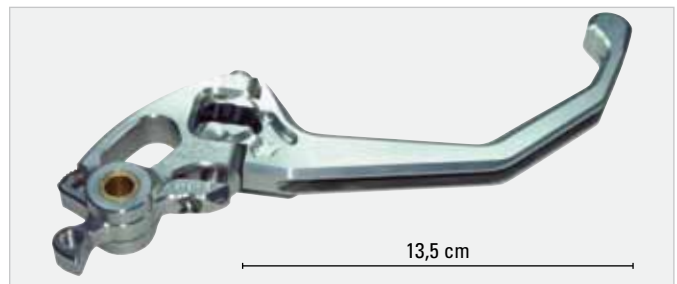

X-TREME LONG

* Available colours B = Black / G = Gold / S = Silver