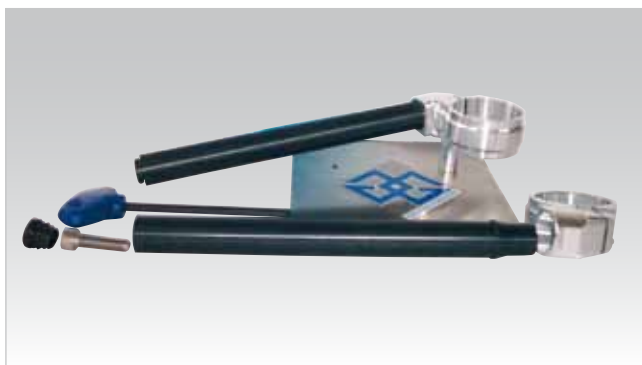

VB.VARIOBAR

		STANDARD	VB 60mm RAISED	VB 70mm RAISED	VB 80mm RAISED	VB 100mm RAISED
		HOCO #	HOCO #	HOCO #	HOCO #	HOCO #
Yamaha						
600	YZF R6	98-02	LU-B-RJ03-*			
	YZF R6	03-04	LU-B-RJ05-*	LU-A60-RJ05-*		
750	YZF R7	99-	LU-B-RM01-*			
1000	YZF R1	97-99	LU-B-RN01-*	LU-A60-RN01-*		
	YZF R1	00-01	LU-B-RN01-*	LU-A60-RN01-*		
	YZF R1	02-03	LU-B-RN01-*	LU-A60-RN01-*		
	YZF R1	04-05	LU-B-RN12-*	LU-A60-RN12-*		
	YZF R1	06	LU-B-RN12A-*			
	YZF R1	07-08	LU-B-RN12A-*			
	YZF 1000 R	96-98	LU-B-4VD-*			

Available colors: **B** = Black, **G** = Gold, **S** = Silver

GP.LIGHT

GP.Light Clip Ons

Hoco #	Type	Size
31 541002	GPL410 clip-on	41 mm
31 543002	GPL430 clip-on	43 mm
31 545002	GPL450 clip-on	45 mm
31 546002	GPL460 clip-on	46 mm
31 550002	GPL500 clip-on	50 mm
31 551002	GPL510 clip-on	51 mm
31 553002	GPL530 clip-on	53 mm
31 555002	GPL550 clip-on	55 mm