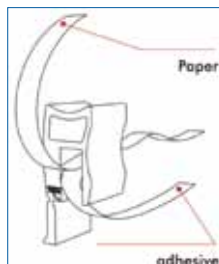

Reflective Wheel Strips

[7mm X 7Mtr]

Easy to use system
Applicator included

Hoco #	Type
60 870025	Black
60 870005	Blue
60 870055	Gold
60 870020	Green
60 870060	Orange
60 870015	Red
60 870050	Silver
60 870065	Violet
60 870010	White
60 870000	Yellow
60 870030	Fluor Yellow
60 870035	Fluor Red
60 870040	Fluor Green
60 870045	Chrome