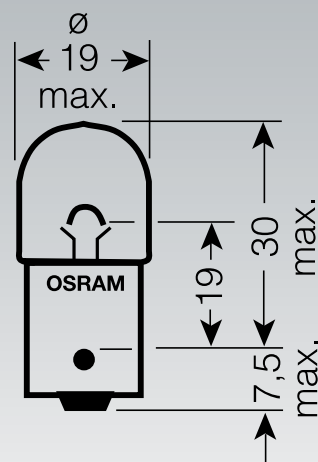

REAR LIGHT

Hoco #	Description	Fitting
16 2006	12V 5W	BA 15S - G18.5
16 2009	12V 10W	BA 15S - G18.5
88 5282	12V 23W Highway Hawk	BA 15S - G18.5
88 58315	12V 23W Orange Highway Hawk	BA 15S - G18.5