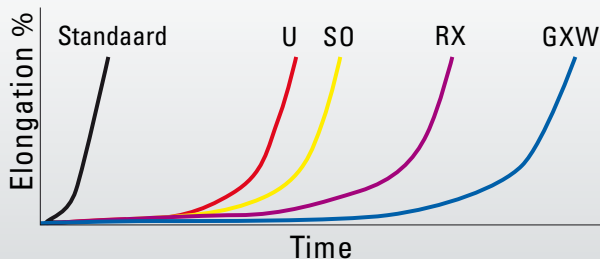

Life Expectation RK Chains