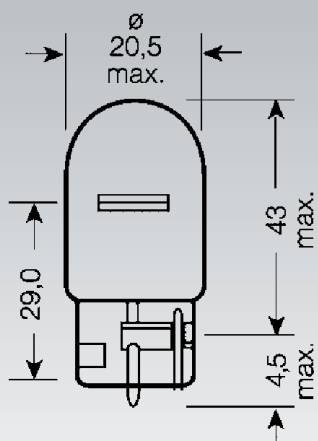

REAR LIGHT

Hoco #	Description	Fitting
16 2175	12V21W	W3 x 16D
16 2177	12V21/5W	W3 x 16Q