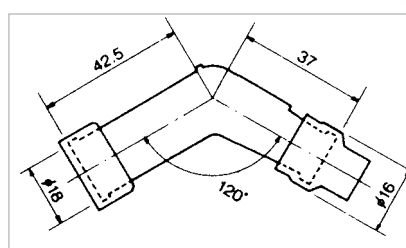

11 90031 • VB-05 E

- A
- B
- C
- D
- E
- **F**
- G
- H
- I
- J
- K
- L
- M