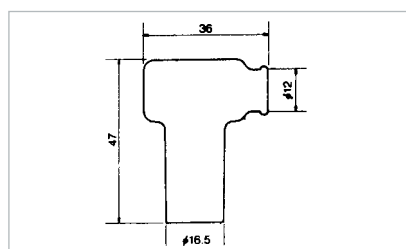

11 9013 • LB-05 EMH