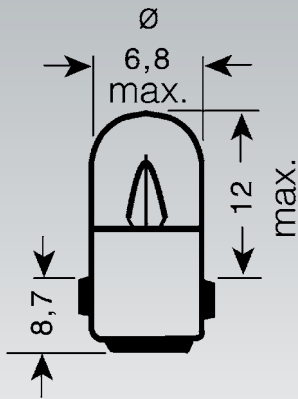

COCKPIT

Hoco #	Description	Fitting
16 2021	12V 2W	BA 7S - T7