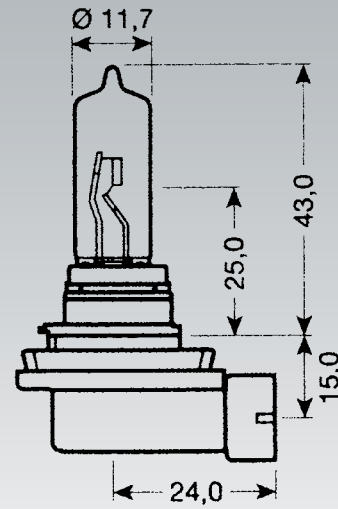

HEADLAMP-HALOGEN H9

H9

Hoco #	Description	Fitting
16 21400	12V 65W H9	PGJ19-5