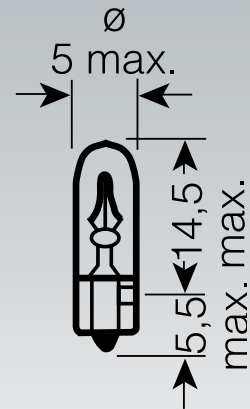

COCKPIT

Hoco #	Description	Fitting
16 2200	12V 3W	WEDGE BASE T7
16 2163	12V 1.2W	WEDGE BASE
16 2165	12V 2W	W2 x 4,6D