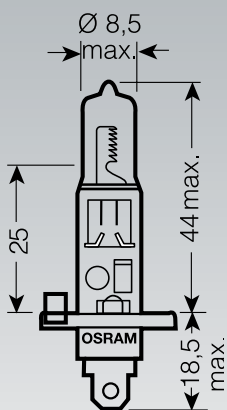

Hoco #	Description	Fitting
16 1013	6V 40/45W	P 45T - G40
16 2109	12V 40/45W	P 45T - G40

HEADLAMP-HALOGEN H1

H1

Hoco #	Description	Fitting
16 2127	12V 55W H1 SUPER +30% All Season Gold/Geel/Jaune	P 14.5S
16 21273	12V 55W H1 Night Breaker PLUS	P 14.5S
16 21255	12V 55W H1 Cool Blue Intense	P 14.5S