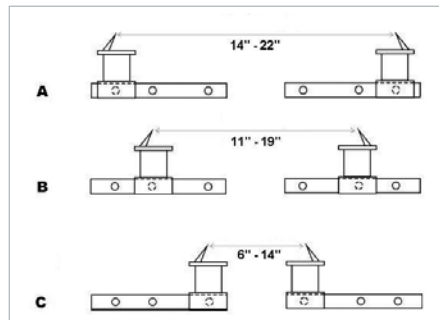

TYRE EQUIPMENT

A

B

C

D

E

F

G

H

I

J

K

L

M

65 990900 M200 TYRE CHANGER

The M200 is a rugged high quality tyre fitting machine with all the features found on more expensive machines, but at an entry level price.

-8" to 23"
-230V/0.75 Hp

M200 Banden de-montage apparaat. Kostenefficiënt instapmodel specifiek ontworpen voor motorfietsbanden. Dit apparaat is geproduceerd in Azië aan de hand van onze specificaties.

-8" to 23"
-230V/0.75 Hp

Le modèle M200 est le choix parfait pour des ateliers où les changements de pneus sont occasionnels ou pour des sociétés débutantes dans la discipline. Cet appareil est fabriqué en Asie, selon nos spécifications -8" to 23" -230V/0.75 Hp

Specifications

Model	M200	M300	M500	M600
Power	230V/0.75Kw	230V/0.75Kw	←	←
Air	10 Bar	10 Bar	←	←
Wheel ø	8-23"	6-23" 6-23" w/adapter"	10-23"	6-23"
Bead Breaker	2500Kg	2500Kg	←	←
Approx. Dims	90x90x160cm	90x90x160cm	100x100x160cm	←
Approx. Kg	165Kg	185Kg	215Kg	225Kg

65 991000 M300 TYRE CHANGER

The M300 is the choice for the workshop where tyre changing is a smaller part of the business or for firms embarking on tyre service work for the first time.

-6" to 23"
-230V/0.75 Hp

De M300 is de keuze voor de werkplaats, waar het banden monteren een kleiner onderdeel is of voor firma's die starten met banden-service.

-6" tot 23"
-230V/0.75 Hp

Le modèle M300 est le choix parfait pour des ateliers où les changements de pneus sont occasionnels ou pour des sociétés débutantes dans la discipline

- de 6" à 23"
- 230V / 0.75 Hp