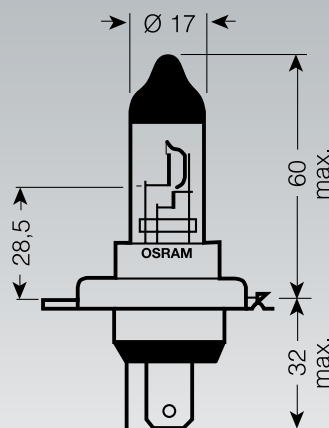

HEADLAMP-HALOGEN HS1

HS1

Hoco #	Description	Fitting
16 2024	12V 35/35W HS1	P 43T