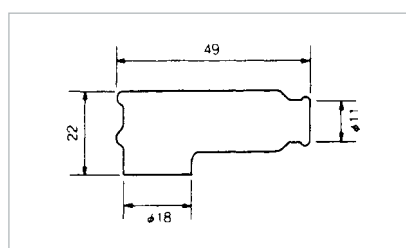

11 9019 • TRS 1225