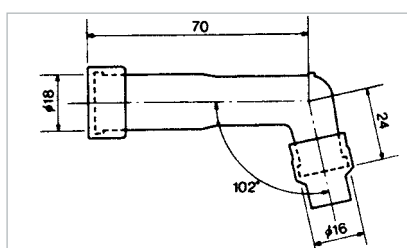

11 9018 • XD-05 F