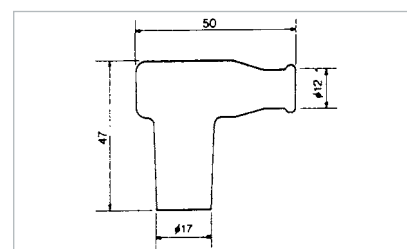

11 9014 • TB-05 EM