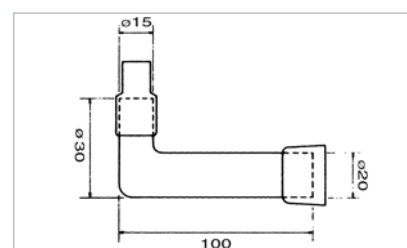

11 9020 • CX500 30700-415-000