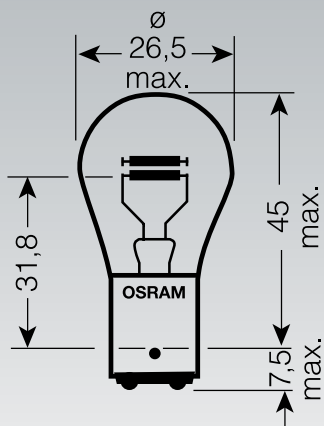

H

I

J

K

L

M

STOP LIGHT

Hoco #	Description	Fitting
16 1014	6V 21/5W	BAY 15D - S25
16 2002	12V 21/5W	BAY 15D - S25
16 2001	12V 23/8W	BAY 15D - S25
16 2015	12V 32/3CP	BAY 15D - S25
88 5283	12V 23/8W Small Bulb Highway Hawk	BAY 15D - S25