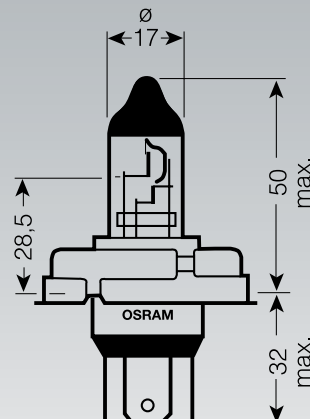

HEADLAMP-HALOGEN H4 CONVERSION

H4

Hoco #	Description	Fitting
16 2121	12V 45/40 H4 Haloroad	P 45T