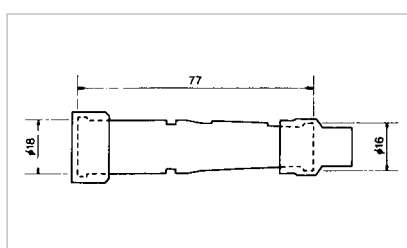

11 90011 • SB-05 E