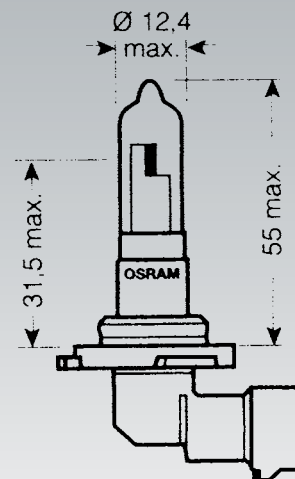

HEADLAMP-HALOGEN HB3

HB3

Hoco #	Description	Fitting
16 21440	12V 60W HB3	P20D