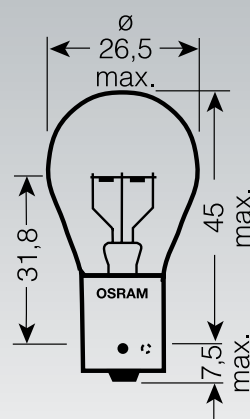

TURN SIGNAL LIGHT

Hoco #	Description	Fitting
16 2016	12V 21W	BA 15S - S25

A

B

C

D

E

F

G

H

I

J

K

L

M